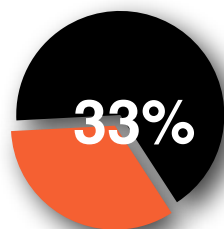

Total Successful Passes In Each Third

Players	Passes
Sterling to Silva	12

Passing Relationships	Players	Passes
Silva to Sterling	Silva to Sterling	16

Game Data

Total Take-Ons: **3**

TAKE-ON
SUCCESS %

Att 3rd Take-Ons: **2**