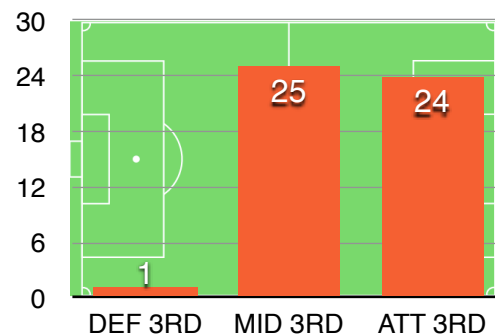

Game Data

Playing Time: 74 minutes

Total Possessions: **57**

Minutes per Possession: **1.3**

Minutes per Pass: **1.5**

PASSING
ACCURACY

TOTAL PASSES: **50**

Total Passes In Each Third

Total Successful Passes In Each Third

Players	Passes
Sterling to Silva	12

Passing Relationships	Players	Passes
Silva to Sterling	Silva to Sterling	16

Game Data

Total Take-Ons: **3**

TAKE-ON
SUCCESS %

Att 3rd Take-Ons: **2**