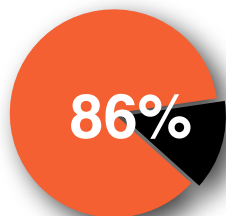

Game Data

Playing Time: 74 minutes

Total Possessions: **57**

Minutes per Possession: **1.3**

Minutes per Pass: **1.5**

PASSING
ACCURACY