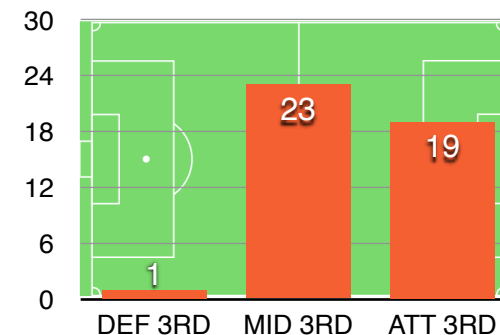

Game Data

Playing Time: 74 minutes

Total Possessions: **57**

Minutes per Possession: **1.3**

Minutes per Pass: **1.5**

PASSING
ACCURACY

TOTAL PASSES: **50**

Total Passes In Each Third

Total Successful Passes In Each Third

Players	Passes
Sterling to Silva	12

Passing Relationships	Players	Passes
Silva to Sterling	Silva to Sterling	16

Game Data

Total Take-Ons: **3**

TAKE-ON
SUCCESS %

Att 3rd Take-Ons: **2**